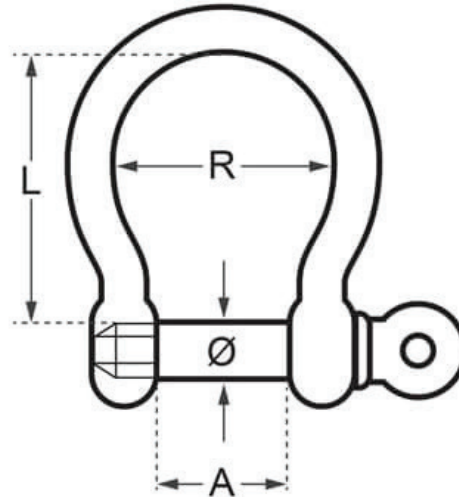

Bow Shackle - Captive Pin - Essential Range

Option	Code	Ø (mm)	A (mm)	B (mm)	L (mm)
5mm Shackle	ECB-050-C	5	10	17	17.5
6mm Shackle	ECB-060-C	6	12	21	21
8mm Shackle	ECB-080-C	8	16	28	28
10mm Shackle	ECB-100-C	10	20	34	35

A note about dimensional information

Please be aware that dimensions published on our site should be treated as indicative.

We publish dimensions to the best of our ability, however manufacturers can, from time to time, make small alterations to their designs.