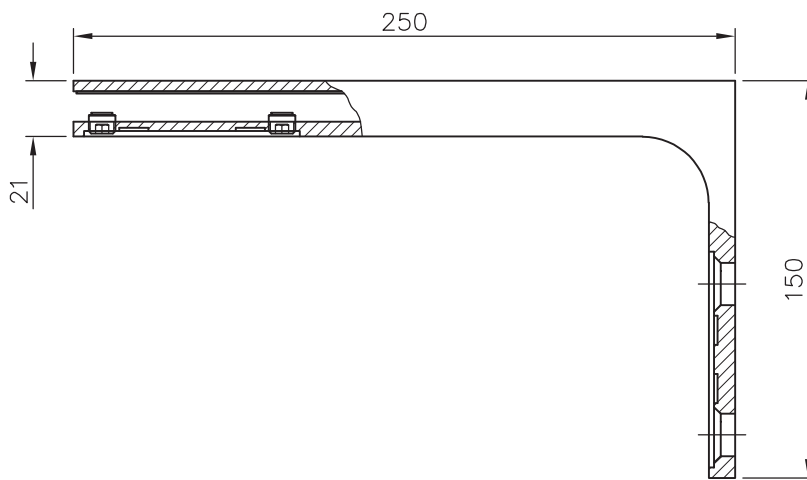

Shower Screen Bracket - 90 Degree - Left Hand

Wall mount stabiliser for 6mm to 8mm glass screens

Options:

Position: Left

Material: Stainless steel AISI 394

Weight: 0.75 kg

Finish: Stainless Steel

Chrome Design

Anthracite Black Design

*drawing shows 8mm glass

Shower Screen Bracket - 90 Degree - Left Hand

Installation