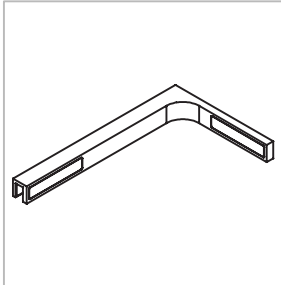

Shower Screen Bracket - 90 Degree - Left Hand

Wall mount stabiliser for 6mm to 8mm glass screens

Options:

Position: Left

Material: Stainless steel AISI 394

Weight: 0.75 kg

Finish: Stainless Steel

Chrome Design

Anthracite Black Design

*drawing shows 8mm glass

Shower Screen Bracket - 90 Degree - Left Hand

Installation