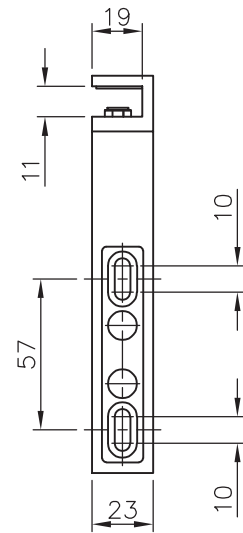

Shower Screen Bracket - 90 Degree - Left Hand

Wall mount stabiliser for 6mm to 8mm glass screens

Options:

Position: Left

Material: Stainless steel AISI 394

Weight: 0.75 kg

Finish: Stainless Steel

Chrome Design

Anthracite Black Design

*drawing shows 8mm glass

Shower Screen Bracket - 90 Degree - Left Hand

Installation