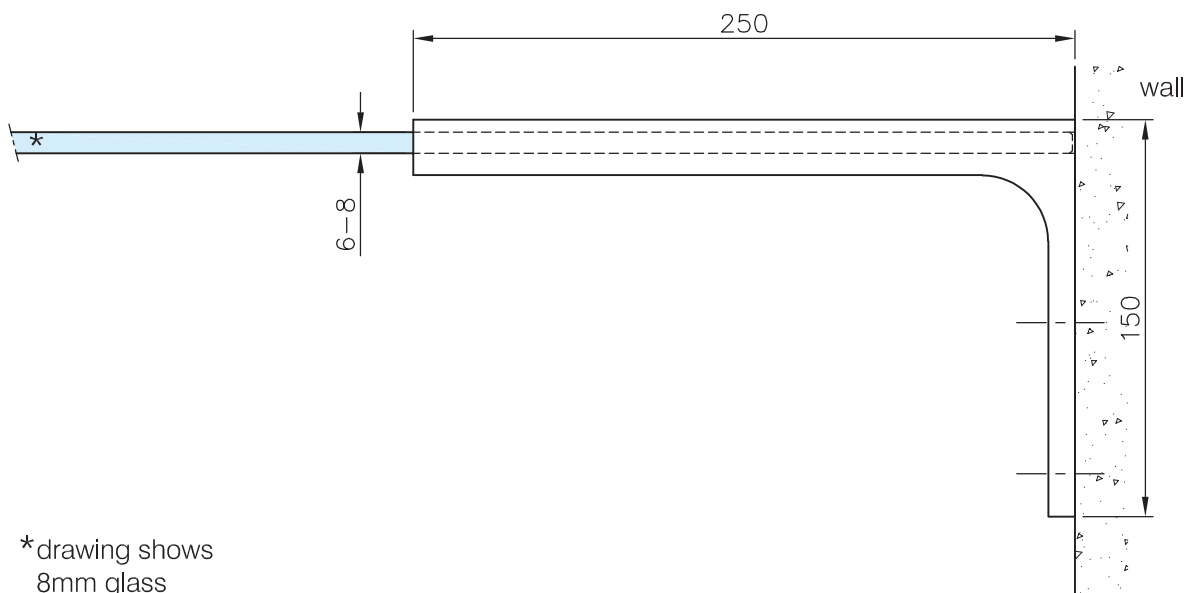

Shower Screen Bracket - 90 Degree - Left Hand

Wall mount stabiliser for 6mm to 8mm glass screens

Options:

Position: Left

Material: Stainless steel AISI 394

Weight: 0.75 kg

Finish: Stainless Steel

Chrome Design

Anthracite Black Design

*drawing shows 8mm glass

Shower Screen Bracket - 90 Degree - Left Hand

Installation